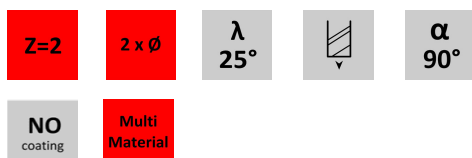

### UP MICRO CUTTING TOOLS

Forêt à centrer  
NC-Bohrer

| d <sub>1</sub> |       | l <sub>2</sub><br>APMX | d <sub>2</sub> |      | l <sub>1</sub><br>OAL | Art.N° |
|----------------|-------|------------------------|----------------|------|-----------------------|--------|
| DC             | DCTOL |                        | DCON           | TCDC |                       |        |
| 0.50           | h6    | 1.50                   | 2.00           | h6   | 39.00                 | 515100 |
| 0.60           | h6    | 1.50                   | 2.00           | h6   | 39.00                 | 515101 |
| 0.70           | h6    | 1.50                   | 2.00           | h6   | 39.00                 | 515102 |
| 0.80           | h6    | 1.50                   | 2.00           | h6   | 39.00                 | 515103 |
| 0.90           | h6    | 1.50                   | 2.00           | h6   | 39.00                 | 515104 |
| 1.00           | h6    | 3.00                   | 2.00           | h6   | 39.00                 | 515105 |
| 1.10           | h6    | 3.00                   | 2.00           | h6   | 39.00                 | 515106 |
| 1.20           | h6    | 3.00                   | 2.00           | h6   | 39.00                 | 515107 |
| 1.30           | h6    | 3.00                   | 2.00           | h6   | 39.00                 | 515108 |
| 1.40           | h6    | 3.00                   | 2.00           | h6   | 39.00                 | 515109 |
| 1.50           | h6    | 4.00                   | 2.00           | h6   | 39.00                 | 515110 |
| 1.60           | h6    | 4.00                   | 2.00           | h6   | 39.00                 | 515111 |
| 1.70           | h6    | 4.00                   | 2.00           | h6   | 39.00                 | 515112 |
| 1.80           | h6    | 4.00                   | 2.00           | h6   | 39.00                 | 515113 |
| 1.90           | h6    | 4.00                   | 2.00           | h6   | 39.00                 | 515114 |
| 2.00           | h6    | 8.00                   | 2.00           | h6   | 39.00                 | 515115 |
| 2.50           | h6    | 8.00                   | 2.50           | h6   | 39.00                 | 515116 |
| 3.00           | h6    | 10.00                  | 3.00           | h6   | 39.00                 | 515117 |
| 4.00           | h6    | 12.00                  | 4.00           | h6   | 50.00                 | 515118 |
| 5.00           | h6    | 15.00                  | 5.00           | h6   | 50.00                 | 515119 |
| 6.00           | h6    | 16.00                  | 6.00           | h6   | 57.00                 | 515120 |